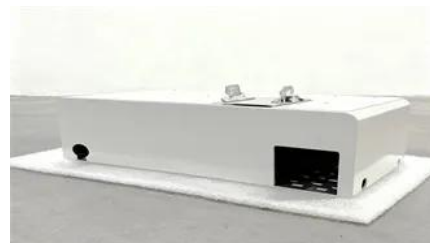

Delivery time for large-scale photovoltaic integrated energy storage

Short-term storage that lasts just a few minutes will ensure a solar plant operates smoothly during output fluctuations due to passing clouds, while longer-term storage can help provide supply over days or