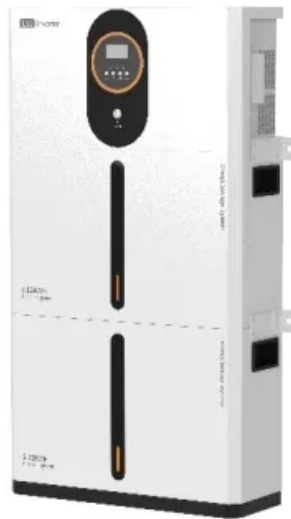

DC inverter model

Overview

- DEFINITION: Converts DC to AC power by switching the DC input voltage (or current) in a pre-determined sequence so as to generate AC voltage (or current) output.
- TYPICAL APPLICATIONS: - UPS, Industrial drives, Traction, HVDC
- General block diagram I DC Iac + – V DCVac +.

DC inverter model

[Inverter models \(DC to AC conversion\) - pvlib python 0.15.0](#)

Calculates AC power from p_dc using the inverter model indicated by model and

[DC to AC Inverter Circuits - Theory, Design and Practical](#)