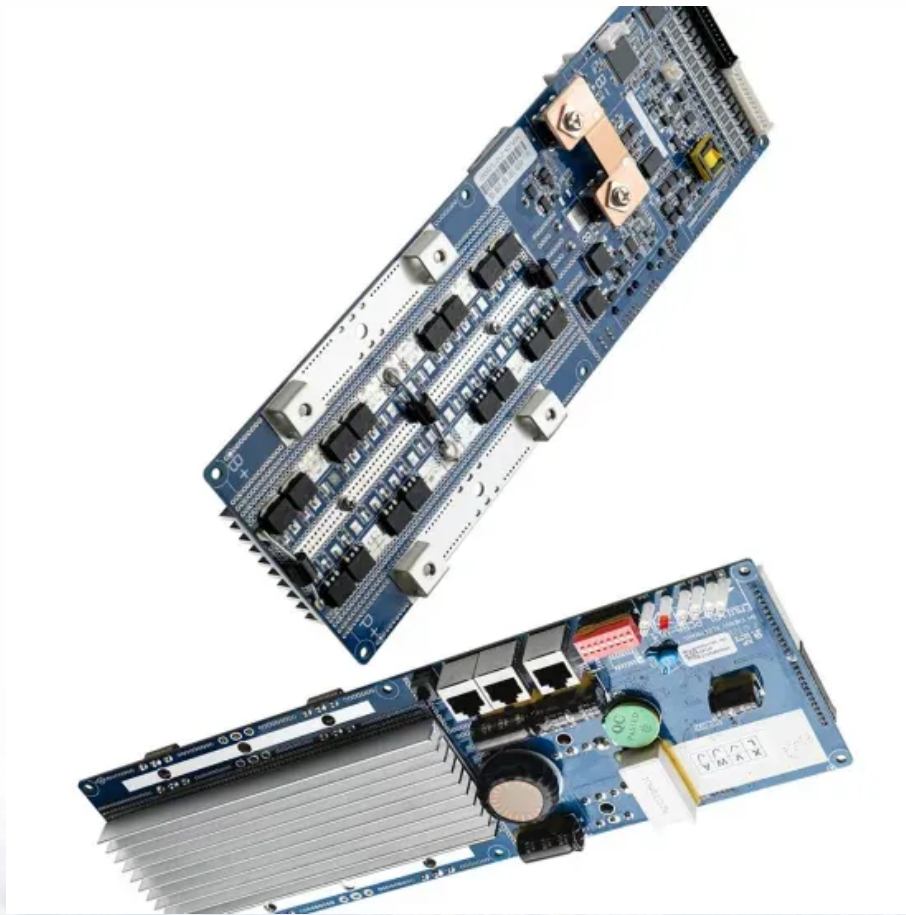

Customization of wind power equipment for US solar container communication stations

Overview

Download Specifications of wind power ground network for solar container communication stations [Download PDF](#) Our standardized container products are engineered for reliability, safety, and easy deployment.

Customization of wind power equipment for US solar container com

[Wind power solar container communication station hybrid energy](#)

Overview Installing a wind-solar hybrid system is an excellent way to harness renewable energy from

[Wind power principles for solar container communication stations](#)

HJ-SG Solar Container provides reliable off-grid power for remote telecom base stations with solar,

[Add Personalization to Control Panel in Windows 10](#)

[Wind power generation for power supply of solar container](#)

Integrated Solar-Wind Power Container for Communications This large-capacity, modular outdoor

Solar Container Power Stations

Integrating solar and wind energy into hybrid power systems is an area of growing interest among