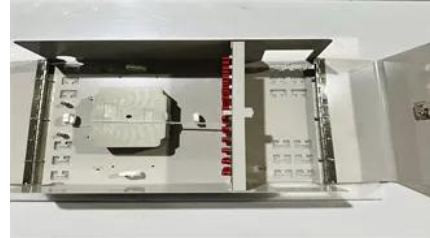

[Manage connections between your Google Account & third parties](#)

Important: If you delete this connection, Google loses access to your third-party app or service account. You won't have access to features that require this connection on any device where you've signed in