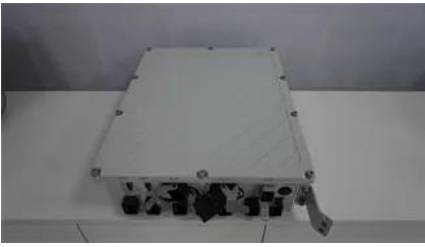

[A Wind Solar Complementary Communication Base](#)

The wind-solar-diesel hybrid power supply system of the communication base station is composed of a wind turbine, a solar cell module, an integrated controller for hybrid energy.

CN102684286B

Single-tube tower-type wind-light complementary base station, comprises wind-driven generator, wind driven generator controller, solar panel, solar panel controller, complementary

Contact Us

For off-grid system quotes, technical support, or partnerships, please visit:
<https://www.kephamatraining.co.za>