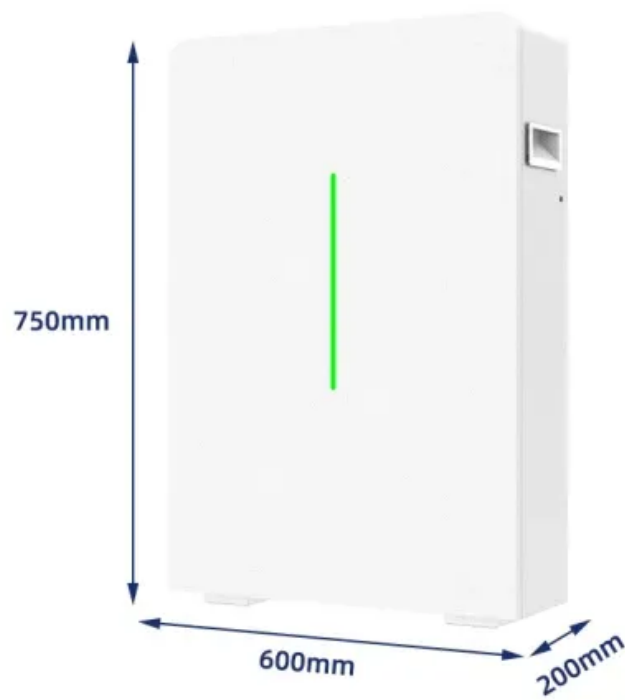

Central Asia energy storage solar container lithium battery is safe and reliable