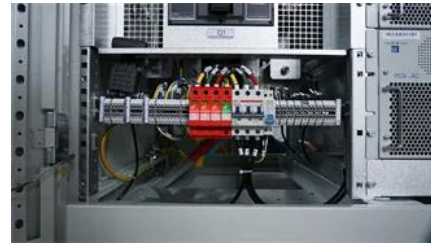

how to use "best" as adverb?

Your example already shows how to use "best" as an adverb. It is also a superlative, like "greatest", or "highest", so just as you would use it as an adjective to show that something is the