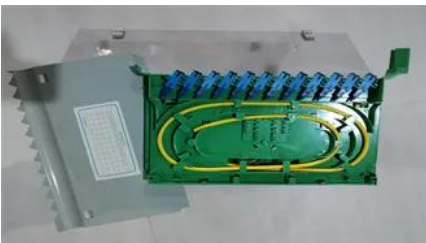

6RU Wall Mount Network Cabinet

Built for strength and convenience, this 6RU 600x367x600mm wall-mounted