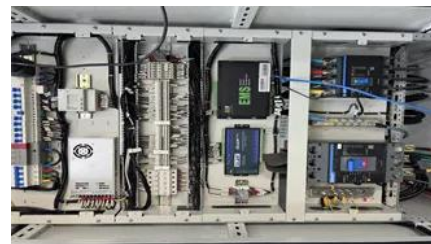

Sharp Corners 6063-T52 / 24 Foot Lengths
Weight Per Weight Per

[CHIKO Solar Galvanized Aluminum Magnesium Solar Mounting](#)

In recent years, CHIKO Solar has continued to develop and innovate, continuously providing users