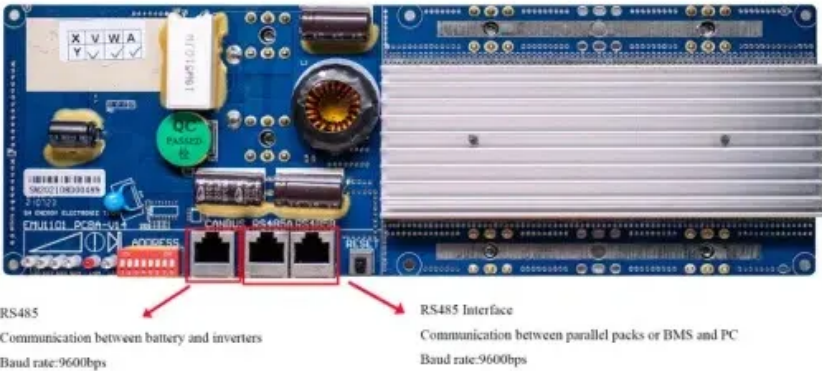

After-sales service for 500kWh outdoor telecom cabinet in Germany

After-sales service for 500kWh outdoor telecom cabinet in Germany

[BETE Telecom Cabinet , Telecom Cabinets Solution Provider](#)

BETE Telecom Cabinet is the best telecom cabinet's solution provider that provides customers with flexible and customized service solutions accordingly.