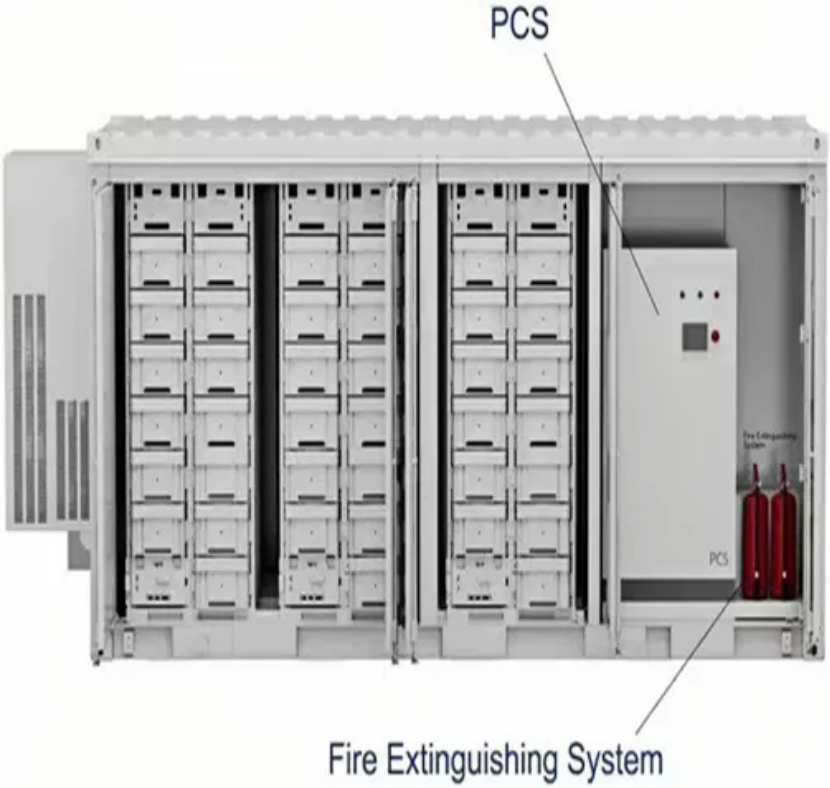

## Overview

---

With peak shaving, a consumer reduces power consumption ("load shedding") quickly and for a short period of time to avoid a spike in consumption. This is either possible by temporarily scaling down production, activating an on-site power generation system, or relying on a battery.