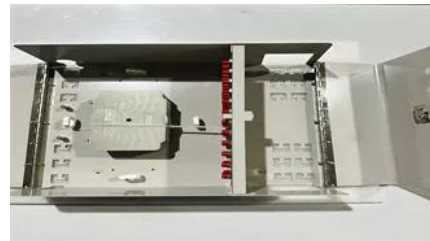

Can comments be used in JSON?

JSON is used a lot for application data and configuration settings, so comments are necessary now. The "official spec" is a nice idea, but it's insufficient and obsolete, so too bad. Minify your JSON if you're