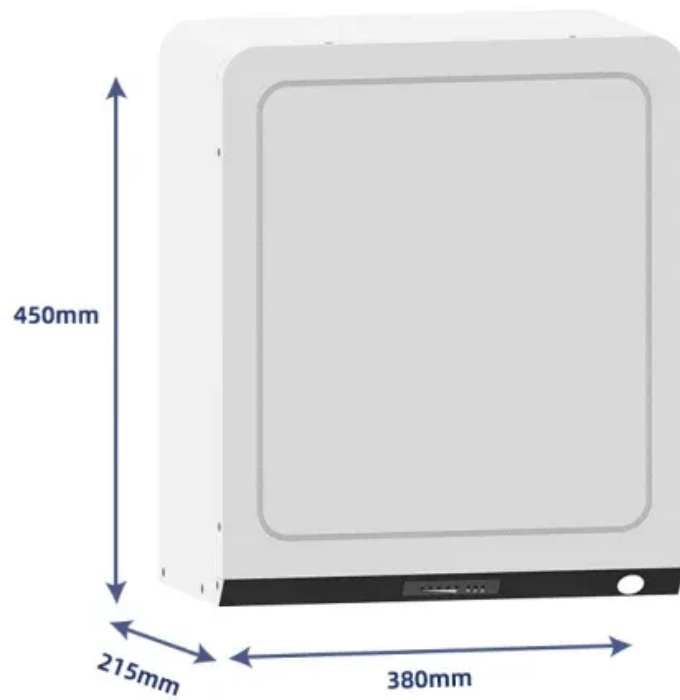

350kW outdoor telecom cabinet for railway stations

350kW outdoor telecom cabinet for railway stations

[Weatherproof Outdoor Electrical Enclosures , Durable Outdoor Telecom](#)

Discover AZE Telecom's weatherproof outdoor electrical enclosures and durable outdoor cabinets. Protect your electrical and telecom equipment from harsh environments with our IP-rated,