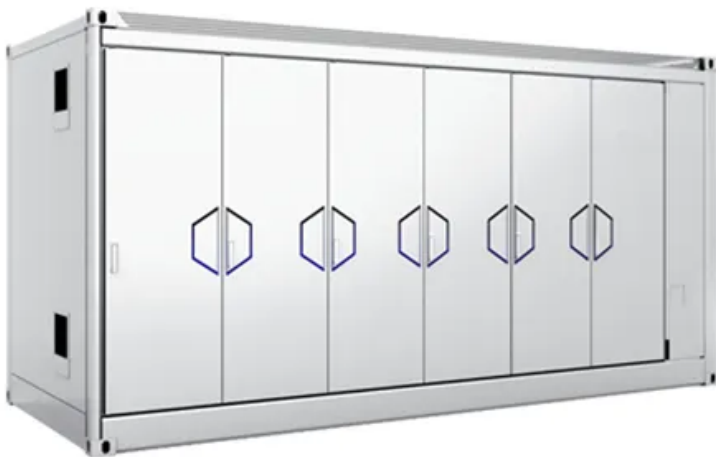

2MW Photovoltaic Outdoor Cabinet for Base Stations