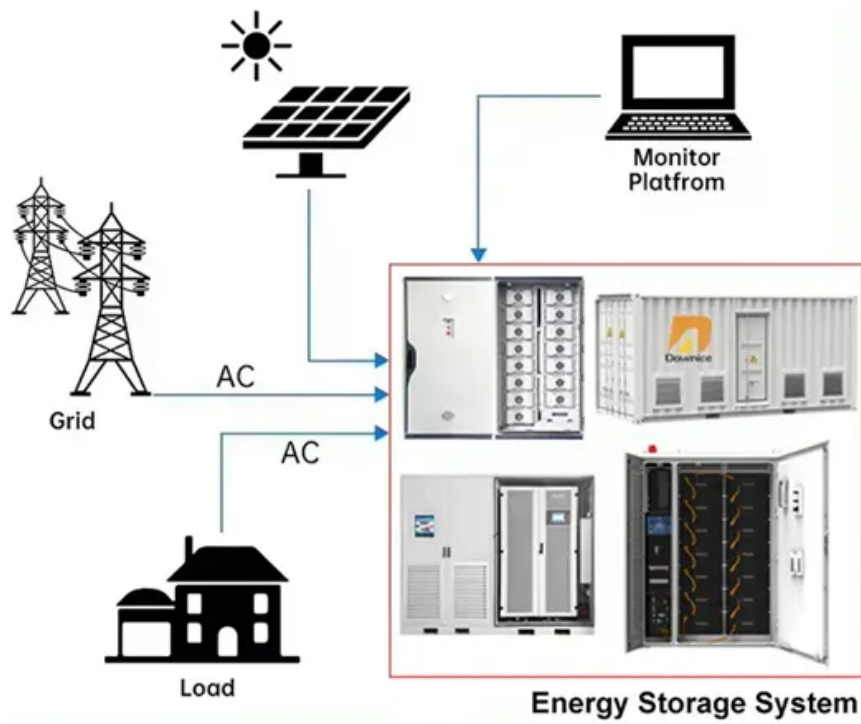

220v portable power supply

DISTRIBUTED PV GENERATION + ESS

220v portable power supply

[Best Portable Power Stations With 220V AC Outlets for Any Situation](#)

This guide highlights five reliable portable power stations that provide 220V/AC outlets or equivalent high-voltage AC support for camping, emergencies, travel, and home backup.