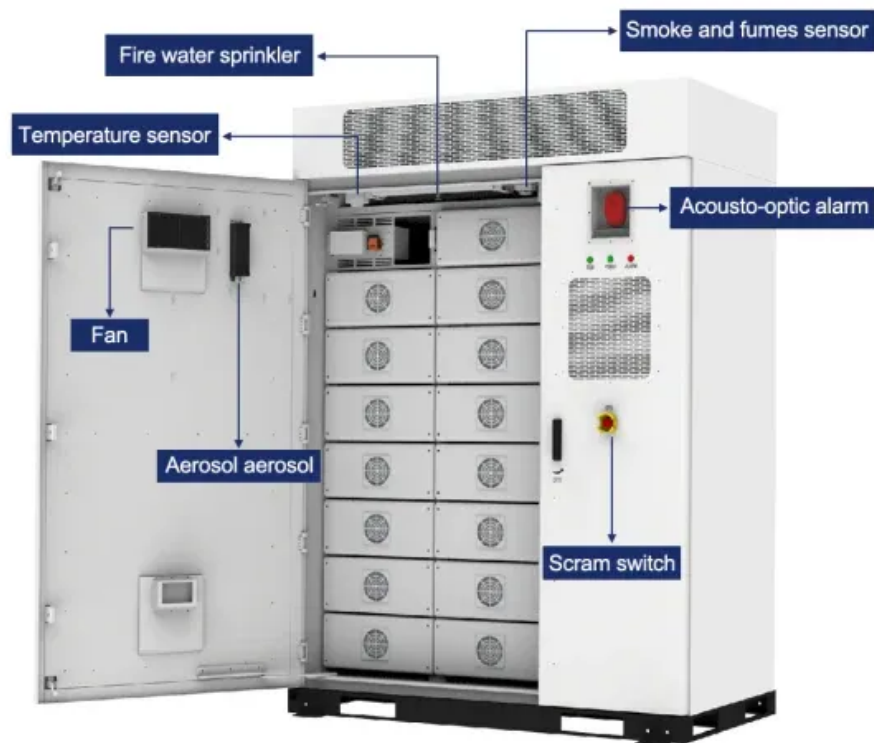

220v inverter more than 1000 volts