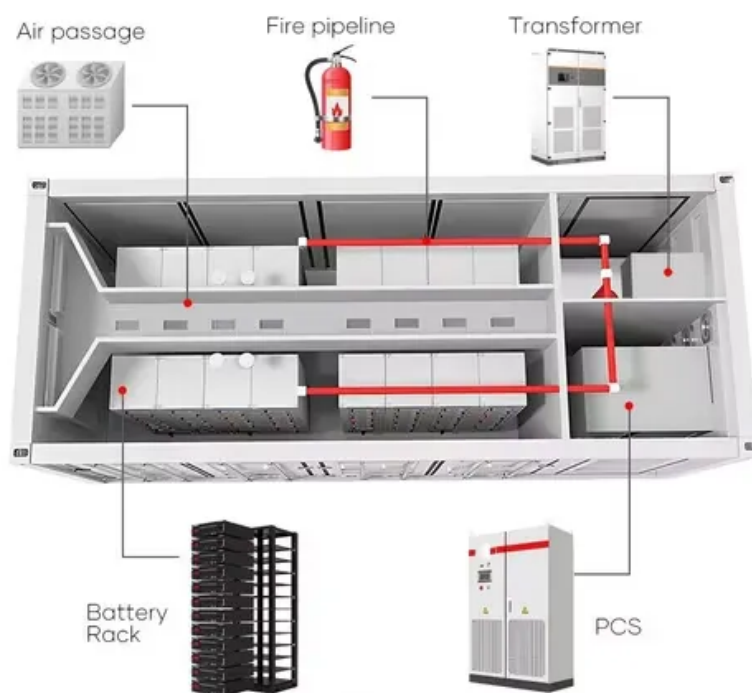

15kW Outdoor Energy Storage Cabinet Distributor for Charging Stations

15kW Outdoor Energy Storage Cabinet Distributor for Charging Station

[Energy Storage Cabinet, energy storage system, New Energy](#)

Our energy storage solution is flexible in design and can be seamlessly integrated with various existing base station power systems. The modular design can better adapt to different types of base stations,

[Products - Outdoor Base Station Cabinets & Energy Storage Systems](#)

Explore Huijue's complete product portfolio, including base station energy cabinets, outdoor base station cabinets, battery enclosures, and cabinet energy storage systems. Designed for telecom,

[Outdoor cabinet type energy storage system](#)

As a leading energy storage system supplier, Megarevo offers compact, integrated cabinet BESS designed for small C&I, hospitals, conferences, and weak power grid areas.

Small Mobile Energy Storage System (15kW-60kW)

The ultimate plug-and-play energy station for off-grid villas, remote offices, construction camps, and outdoor operations. This compact "Energy Cabin" integrates battery storage, PCS, and smart EMS