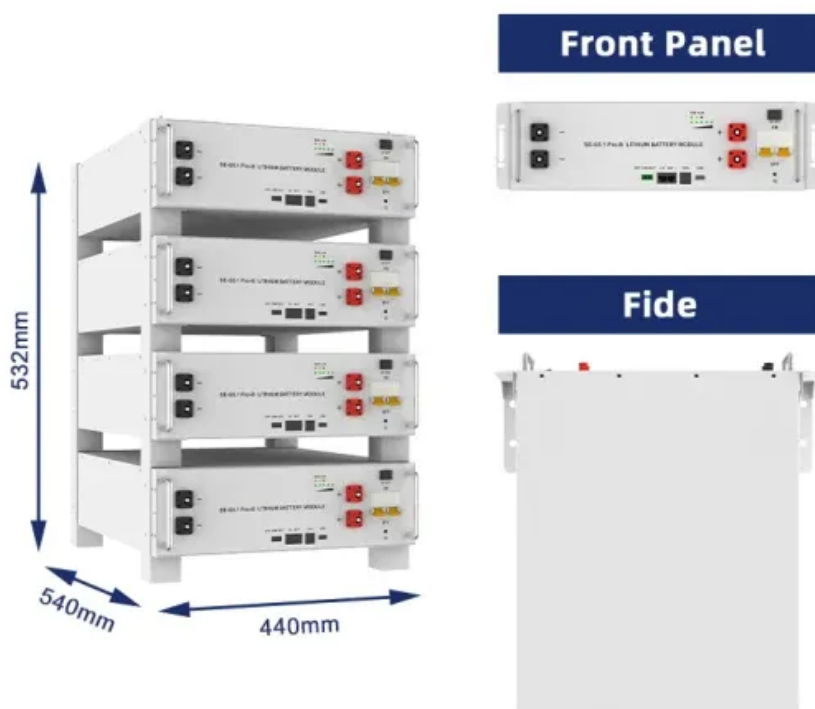

100kW Battery Storage Cabinet for Charging Stations

100kW Battery Storage Cabinet for Charging Stations

Netflix video player in Chrome

I have been unable to figure out how to do a video seek (automatically advance to a certain point in the video) in the Netflix video player running in Chrome. The currentTime property can be read b