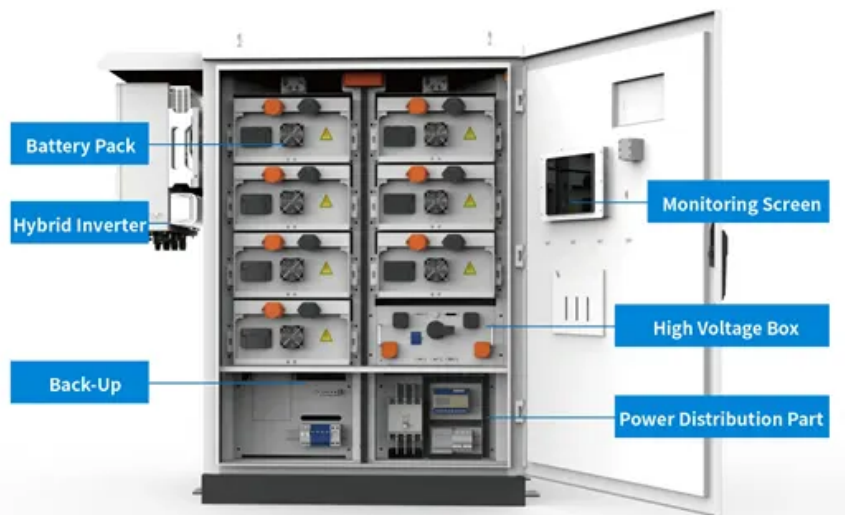

## Overview

---

Equipped with 5 AC outlets and 10 DC output ports, the S1200 is ready for a wide variety of everyday and emergency power needs.

### **UDPOWER S1200 Portable Power Station**

Equipped with 5 AC outlets and 10 DC output ports, the S1200 is ready for a wide variety of everyday and emergency power needs. With 1200W of rated AC output and 1800W of surge power, the S1200